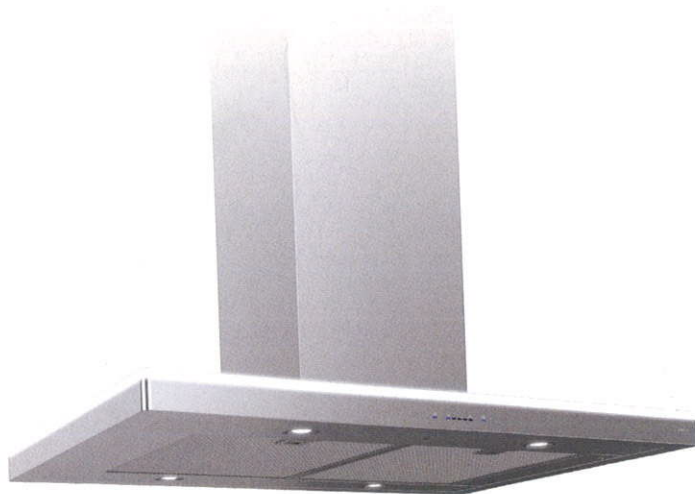

vinotemp.com

MUST HAVES

FROM HANDCRAFTED AND TRADITIONAL FURNISHINGS TO ELEVATED APPLIANCE AND HARDWARE DESIGNS, THESE PIECES LEAVE AN IMPRESSION.

ZEPHYR VENTILATION

Lucé Island with ICON Touch® Controls is a stunning range hood that features industry-first fully integrated touch controls. LED accent lighting along the perimeter rotates between Cloud White, Deep Blue and Amber. Available in 36 and 42 inches. Priced at \$1,749.

zephyronline.com

STICKLEY

With its split pedestal base and stunning silhouette, this piece is versatile enough to seat eight with added leaves. A welcomed addition to a breakfast nook or small apartment. Available in solid oak or cherry and in a variety of hand-rubbed finishes. Handcrafted in the USA.