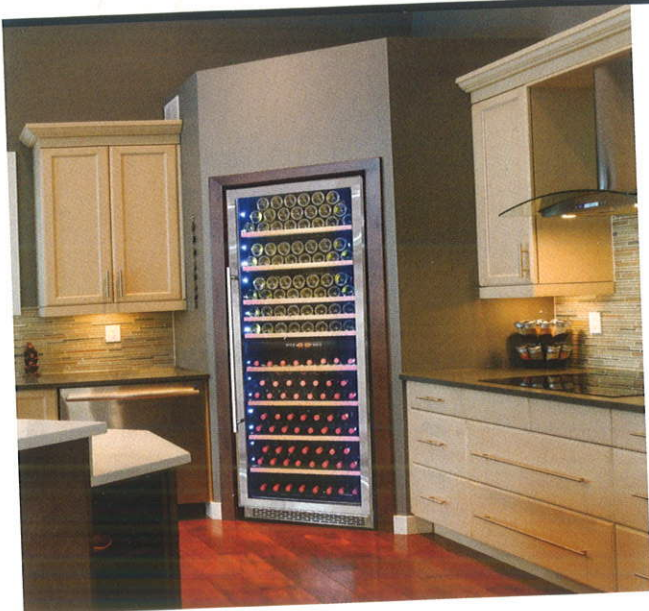

ORANGE COUNTY | SAN DIEGO

Luxe.

interiors + design®

9.95 A SANDOW PUBLICATION | LUXE SOURCE®
12>
71486 03301 1
NOV/DEC 2016 | DISPLAY UNTIL 01/09/17

SUN VALLEY BRONZE

The Lift Collection is a contemporary series of hardware developed in collaboration with Jackson, Wyoming-based Carney Logan Burke Architects. The design is distinguished by a slender, curved silhouette that pairs a simple aesthetic with the organic, textural qualities of bronze.

vinotemp.com

MUST HAVES

FROM HANDCRAFTED AND TRADITIONAL FURNISHINGS TO ELEVATED APPLIANCE AND HARDWARE DESIGNS, THESE PIECES LEAVE AN IMPRESSION.

ZEPHYR VENTILATION

Lucé Island with ICON Touch® Controls is a stunning range hood that features industry-first fully integrated touch controls. LED accent lighting along the perimeter rotates between Cloud White, Deep Blue and Amber. Available in 36 and 42 inches. Priced at \$1,749.

zephyronline.com

STICKLEY

With its split pedestal base and stunning silhouette, this piece is versatile enough to seat eight with added leaves. A welcomed addition to a breakfast nook or small apartment. Available in solid oak or cherry and in a variety of hand-rubbed finishes. Handcrafted in the USA.