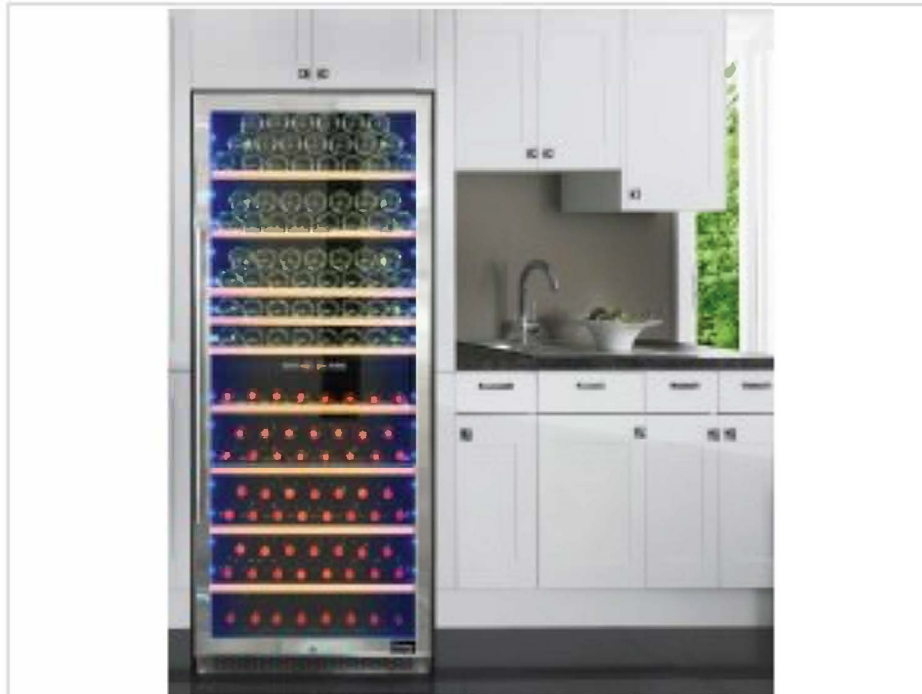

Custom Finishes and Hardware

Company: True Residential

Vinotemp Designer Series 300 Bottle Dual Zone Wine Cooler

Company: Vinotemp