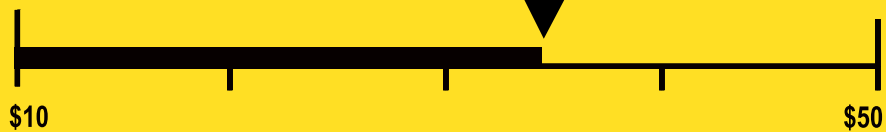

U.S. Government

Federal law prohibits removal of this label before consumer purchase.

ENERGYGUIDE

Model: **EL-300GFEB**

Estimated Yearly Operating Cost

\$34

Cost Range of Similar Models

322 kWh

Estimated Yearly Electricity Use

Your cost will depend on your utility rates and use.

- † Cost range based only on models of similar capacity with similar features.
- † Estimated operating cost based on a 2007 national average electricity cost of 10.65 cents per kWh.
- † For more information, visit www.ftc.gov/appliances.