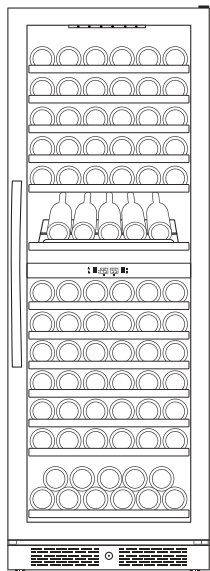

Designer Series 149 Bottle Seamless Dual Zone Wine Cooler VT-DS26SBA149

Both stylish and functional, the Vinotemp Seamless 149 Bottle Wine Cooler is the perfect solution for your growing wine collection. Its black cabinet, stainless steel door and gliding metal shelves with wood trim provide an elegant and modern display. Our distinctive black rack is a patent pending Vinotemp design exclusive. The soft interior light illuminates your wine, making it easy to read labels and find your favorite bottle. The centrally located panel allows you to easily adjust both temperature and humidity. This unit is built with two temperature zones; one for reds and one for whites. An ideal choice for the wine collector with sophisticated taste!

Bottle Capacity	149
Temperature Zones	2
Type of Control	Digital
Temperature Display	Organic Glass (Touch Switch)
Temperature Range	4°- 18°C (39°- 64°F)
Storage Shelves	12
Shelf Material	Gliding metal, wood trim
Shelf Mounting	Rail slide out 95%
Interior Light	Yes, on top and on sides
Fan	Yes
Activated Charcoal Filter	Yes
Lock	Yes
Door Hinges	1
Door	Low-E glass door with seamless stainless steel frame
Unit Weight	247 Lbs.
Net Capacity	14.7 CU. FT.
Dimensions	23 7/16"W x 26 9/16"D x 69 1/2"H

Low-E glass door with stainless steel frame

Side LED lights

Shelves can glide all the way out for easy bottle loading

VT-DS26SBA149

- Built-in wine cooler
- Black body
- Gliding metal shelves with black wood trim;
a Vinotemp design exclusive
- Top and side interior light create a gorgeous wine display

Energy Supply: 115V / 2.5A

Door Hinge: Right

Door: Low-E Glass with seamless stainless steel frame

Unit and Installation Dimensions

*Please note: the unit depth with handle, when door is closed, is 28 3/8" (720 7/10 mm)