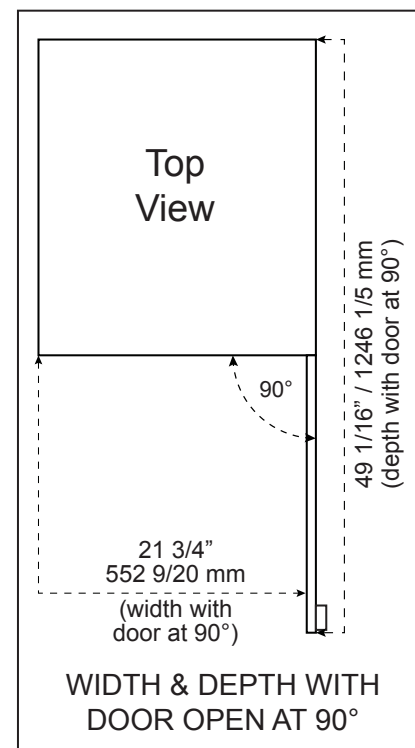

Bottle Capacity	149
Temperature Zones	2
Type of Control	Digital
Temperature Display	Organic Glass (Touch Switch)
Temperature Range	4°- 18°C (39°- 64°F)
Storage Shelves	12
Shelf Material	Gliding metal, wood trim
Shelf Mounting	Rail slide out 95%
Interior Light	Yes, on top and on sides
Fan	Yes
Activated Charcoal Filter	Yes
Lock	Yes
Door Hinges	1
Door	Low-E glass door with seamless stainless steel frame
Unit Weight	247 Lbs.
Net Capacity	14.7 CU. FT.
Dimensions	23 7/16"W x 26 9/16"D x 69 1/2"H

Low-E glass door with stainless steel frame

Side LED lights

Shelves can glide all the way out for easy bottle loading

VT-DS26SBA149

- Built-in wine cooler
- Black body
- Gliding metal shelves with black wood trim;
a Vinotemp design exclusive
- Top and side interior light create a gorgeous wine display

Energy Supply: 115V / 2.5A

Door Hinge: Right

Door: Low-E Glass with seamless stainless steel frame

Unit and Installation Dimensions

*Please note: the unit depth with handle, when door is closed, is 28 3/8" (720 7/10 mm)