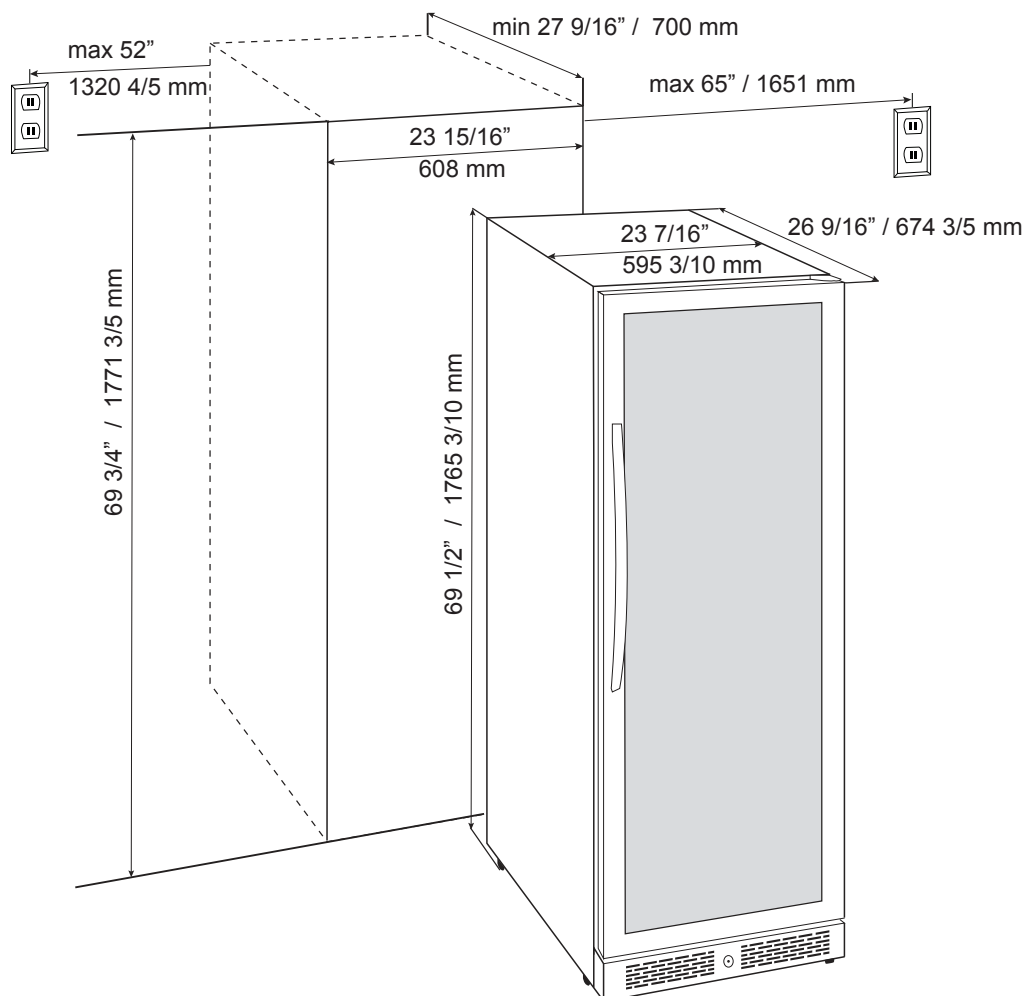

Bottle Capacity	149
Temperature Zones	2
Type of Control	Digital
Temperature Display	Organic Glass (Touch Switch)
Temperature Range	4°- 18°C (39°- 64°F)
Storage Shelves	12
Shelf Material	Gliding metal, wood trim
Shelf Mounting	Rail slide out 95%
Interior Light	Yes, on top and on sides
Fan	Yes
Activated Charcoal Filter	Yes
Lock	Yes
Door Hinges	1
Door	Low-E glass door with seamless stainless steel frame
Unit Weight	247 Lbs.
Net Capacity	14.7 CU. FT.
Dimensions	23 7/16"W x 26 9/16"D x 69 1/2"H

Low-E glass door with stainless steel frame

Side LED lights

Shelves can glide all the way out for easy bottle loading

VT-DS26SBA149

- Built-in wine cooler
- Black body
- Gliding metal shelves with black wood trim;
a Vinotemp design exclusive
- Top and side interior light create a gorgeous wine display

Energy Supply: 115V / 2.5A

Door Hinge: Right

Door: Low-E Glass with seamless stainless steel frame

Unit and Installation Dimensions

*Please note: the unit depth with handle, when door is closed, is 28 3/8" (720 7/10 mm)