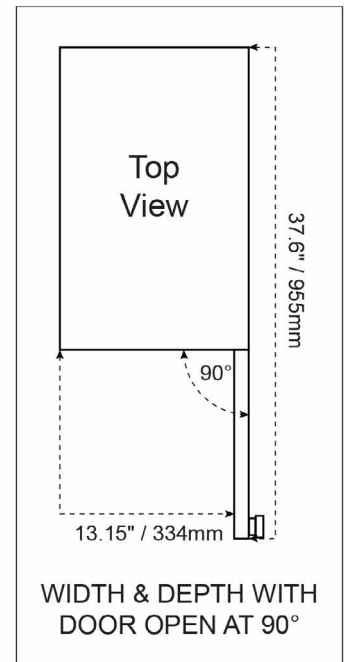

DESIGNER SERIES

15 Inch Single-Zone Beverage Cooler

VT-DS15BC-R / VT-DS15BC-L

The Vinotemp Designer Series 86-Can Seamless Beverage Center is an essential for those who love to entertain. Equipped with front exhaust, this beverage cooler is designed to fit seamlessly in existing cabinetry or to be installed on its own as a freestanding unit. The easy to use touch screen control panel makes adjusting the temperature simple while providing peace of mind that your beverages are always ready to be enjoyed. The blue LED lighting illuminates your beverage behind a seamless stainless steel door making this beverage cooler an aesthetically pleasing addition to any room. With glass shelving and an attractive stainless steel trim, this unit is sure to be a centerpiece of get-togethers for years to come. Available in both right (VT-DS15BC-R) and left-hinge (VT-DS15BC-L), you can double your wine storage options by installing two units side by side.

Bottle Capacity	86 Cans
Temperature Zones	1
Type of Control	Touch
Temperature Display	Interior
Temperature Range	39° - 64°F
Storage Shelves	3
Shelf Material	Tempered Glass
Interior Light	Yes
Fan	Yes
Activated Charcoal Filter	No
Lock	No
Door Hinges	1
Unit Weight	77.2 Lbs.
Net Capacity	3.3 CU. FT.
Dimensions	14-15/16"W x 23-5/16"D x 34-1/16"H

Energy:

110W/115V/1.5A
(cooling)

Door Hinge:

Right
Stainless steel

Unit and Installation Dimensions

*Please note: the unit depth with handle, when door is closed, is 24-7/8" (632 mm)