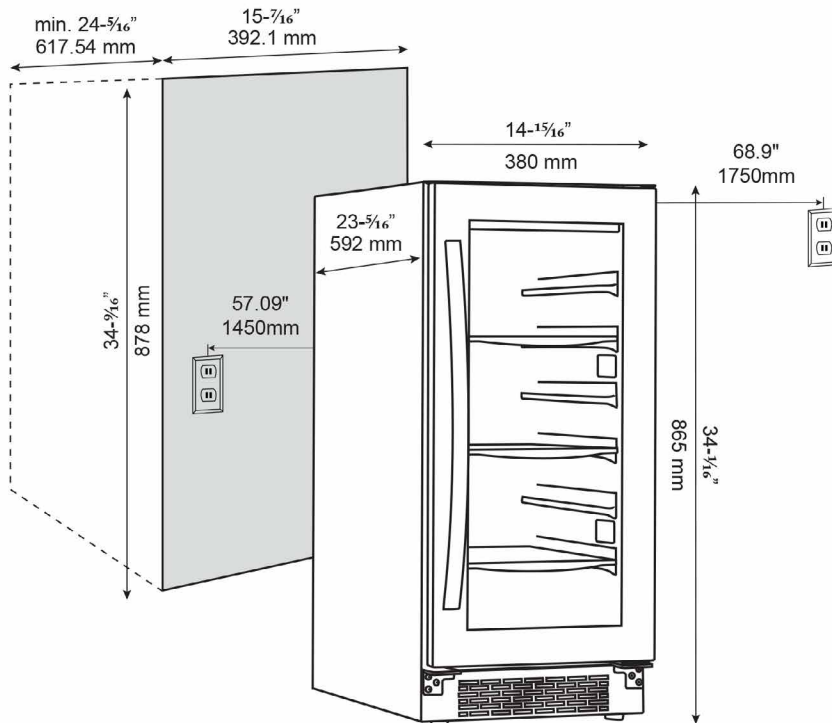

Bottle Capacity	86 Cans
Temperature Zones	1
Type of Control	Touch
Temperature Display	Interior
Temperature Range	39° - 64°F
Storage Shelves	3
Shelf Material	Tempered Glass
Interior Light	Yes
Fan	Yes
Activated Charcoal Filter	No
Lock	No
Door Hinges	1
Unit Weight	77.2 Lbs.
Net Capacity	3.3 CU. FT.
Dimensions	14-15/16"W x 23-5/16"D x 34-1/16"H

VT-DS15BC-R

- Front exhaust for built-in or free standing installation
- 3 Sliding tempered glass shelves
- Seamless stainless steel door
- Digital temperature control
- Blue LED interior light
- Cold catalyst filter
- Black cabinet body

Energy:

110W/115V/1.5A
(cooling)

Door Hinge:

Right
Stainless steel

Unit and Installation Dimensions

*Please note: the unit depth with handle, when door is closed, is 24-7/8" (632 mm)