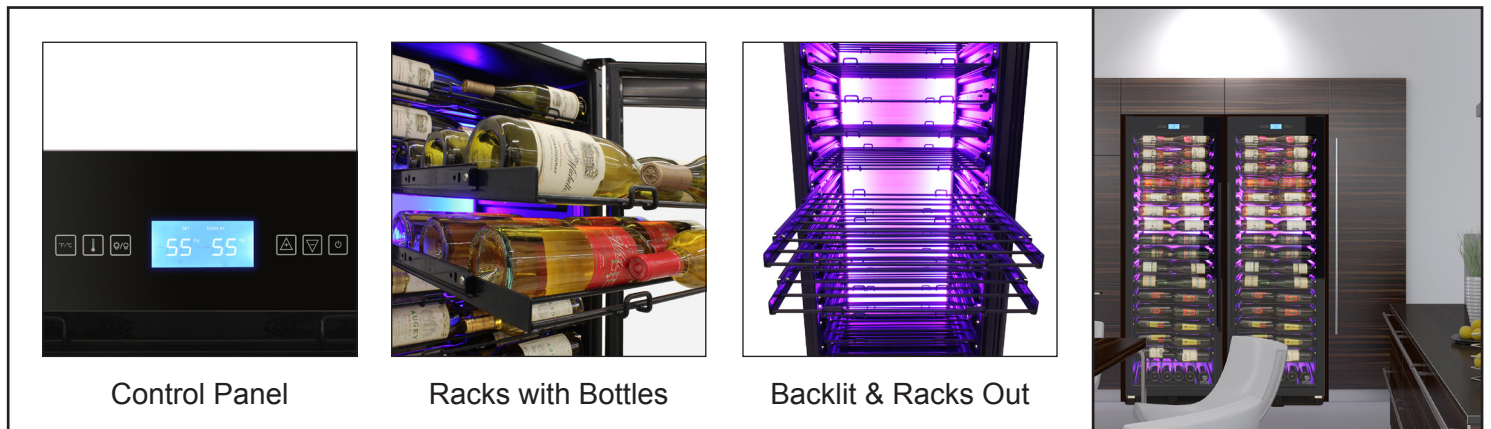

EL-WCU106-02

141-BOTTLE SINGLE-ZONE WINE COOLER (BLACK)

This elegant 141-Bottle Single-Zone Wine Cooler has innovative features such as telescopic shelves, label forward wine bottle display, interior Backlit™ in three different colors, and LED side lighting to maximize your display capability. This wine refrigerator is front venting with easy installation to build in and fit perfectly in any kitchen or bar area. The commercial style wine cooler is an entertainer's delight with three different color options to display whatever mood fits. The design forward wine cooler features vibration-damping design to better protect its contents and is engineered for low energy consumption and low noise. A digital temperature touchscreen controller located at the top of the cooler allows you to see and set the temperature without having to open the cooler door. Its patented interior Backlit™ panel has three different options - Heliotrope, Amber, and Vinotemp BioBlu™ (which helps reduce the growth of bacteria and mold) - and can be selected at any give time. Adjustable temperature range allows users to select a proper, customized storage and serving temperature for light or darker wines. Sturdy, stylish label forward VinBo™ Racks in black (patent pending) cradle bottles so the labels of wine stored are front facing while the racks glide and extend forward, adding to the cooler's visual appeal and function. A full glass door with black edge and door lock add to the style and functionality of this cooler. This wine cooler will make your large sized wine collection stand out.