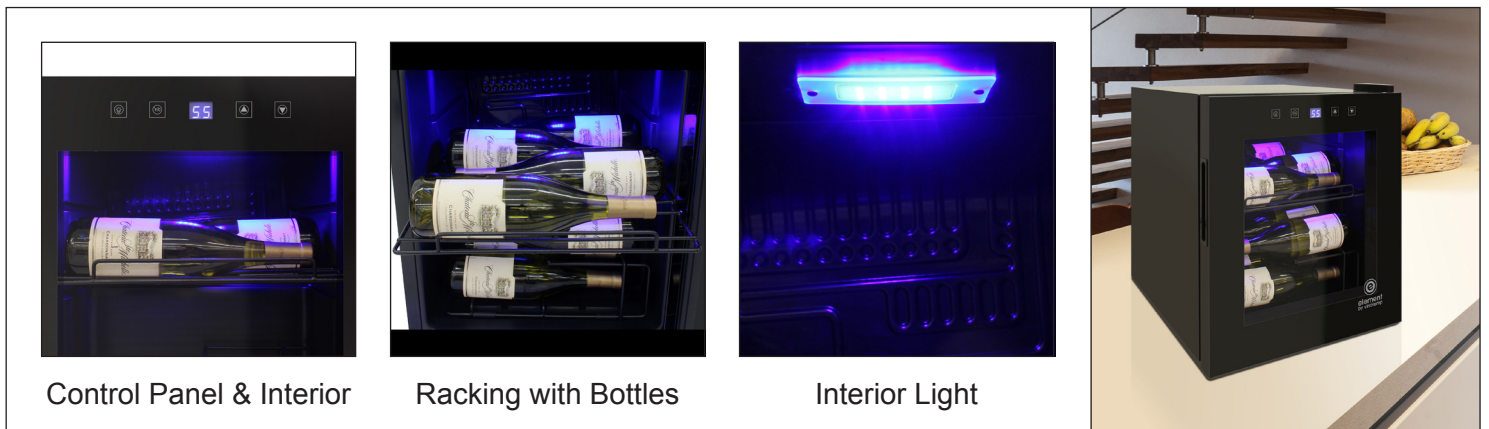

Features:

- Sleek design with black body and door trim
- Dual-pane tinted glass door with recessed handle
- Wire racking above small bulk storage space
- Interior light to illuminate bottles
- Touch screen temperature control panel with blue LED display
- Single-zone wine cooler
- Freestanding installation only
- Adjustable feet for leveling
- Adjustable temperature range: 41 - 68°F
- Cooling System: Compressor
- Capacity: 15 bottles
- Dimensions: 17"W x 18-7/8"D x 20-3/8"H

EL-WCU102-01

15-BOTTLE TOUCH SCREEN SINGLE-ZONE WINE COOLER

Maintain your small wine collection in this 15-Bottle Touch Screen Single-Zone Wine Cooler. The EL-WCU102-01 Wine Cooler features a handsome design with black body, dual-pane tinted glass door with recessed handle, adjustable feet for leveling, and a touch screen temperature control panel on the outside for easy accessibility. Soft blue led lighting illuminates your small collection, creating a dramatic display. This compact, sleek wine cooler is a perfect fit for any part of your home that requires a touch of wine. Store up to 15 wine bottles on a durable metal wire shelf and in a bulk storage space. This unit is designed for freestanding installation only.

Control Panel & Interior

Racking with Bottles

Interior Light