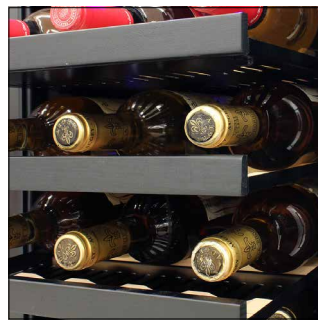

Wine Shelves