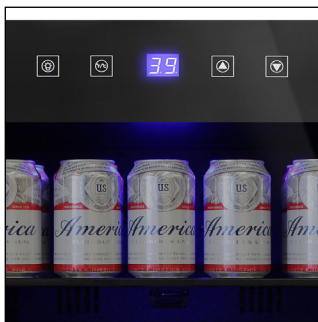

Features:

- Capacity: 105 12 oz. cans
- Dynamic / Silent Mode
- Single-zone beverage cooler
- Dual-pane tinted glass door with recessed handle
- Freestanding installation only
- Door lock and key
- Touch screen temperature control panel with blue LED display
- Interior light
- Control temperature range: 36-68°F
- 3 adjustable, tempered glass shelves
- Dimensions: 19 3/4"W x 21 1/2"D x 33 7/8"H

EL-BCU101-01

105-CAN TOUCH SCREEN BEVERAGE COOLER

Store your beverages in style with the sleek 105-Can Touch Screen Beverage Cooler by Element. The EL-BCU101-01 comes with 3 adjustable glass shelves, a blue LED interior light to illuminate your beverages, dual-paned tinted glass door with recessed handle, door lock & key, and a touch screen temperature control panel on the outside for easy accessibility. Soft blue led lighting illuminates your small beverage collection, creating a dramatic display. This unit is designed for freestanding installation only.