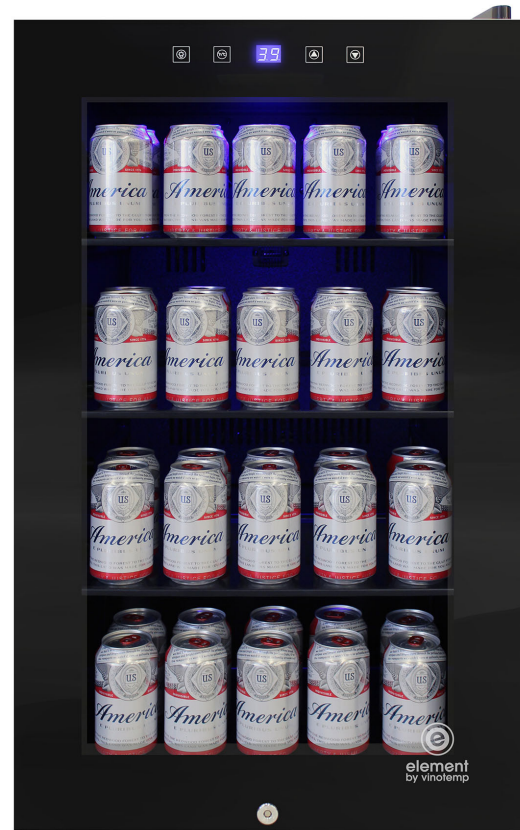

Features:

- Capacity: 105 12 oz. cans
- Dynamic / Silent Mode
- Single-zone beverage cooler
- Dual-pane tinted glass door with recessed handle
- Freestanding installation only
- Door lock and key
- Touch screen temperature control panel with blue LED display
- Interior light
- Control temperature range: 36-68°F
- 3 adjustable, tempered glass shelves
- Dimensions: 19 3/4"W x 21 1/2"D x 33 7/8"H

EL-BCU101-01

105-CAN TOUCH SCREEN BEVERAGE COOLER

Store your beverages in style with the sleek 105-Can Touch Screen Beverage Cooler by Element. The EL-BCU101-01 comes with 3 adjustable glass shelves, a blue LED interior light to illuminate your beverages, dual-paned tinted glass door with recessed handle, door lock & key, and a touch screen temperature control panel on the outside for easy accessibility. Soft blue led lighting illuminates your small beverage collection, creating a dramatic display. This unit is designed for freestanding installation only.

Control Panel

Shelves

Interior

Key and Lock