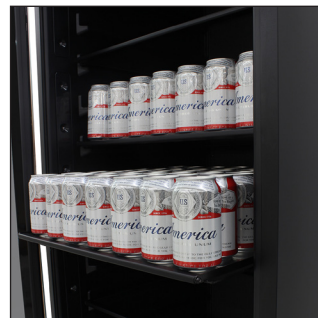

Features:

- Single zone wine cooler
- Left hinge
- Indoor use only
- Black cabinet
- Dual-pane glass door with seamless stainless trim
- Pole handle
- Centralized digital control panel
- Blue LED interior lighting
- Front exhaust for built-in or freestanding installation
- Tempered glass shelves
- Cooling System: Compressor
- Temperature range: 34-65°F
- Capacity: Approximately 430 12 oz cans
- Dimensions: 24"W x 27"D X 73-3/5"H
- Net Weight: 256 lbs

EL-168WCBC-L

Connoisseur Series 168 Single Zone Beverage Cooler (LH)

Vinotemp's Connoisseur Series 168 Single-Zone Beverage Cooler is an essential for those who love to entertain. Equipped with front exhaust, this beverage cooler is designed to fit seamlessly in existing cabinetry. The easy-to-use digital control panel makes adjusting the temperature simple while providing peace of mind that your beverages are always ready to be enjoyed. The blue LED lighting illuminates the cooler's contents behind a seamless stainless steel glass door, making this beverage cooler an aesthetically pleasing addition to any room. Sliding tempered glass shelves holds approximately 430 12 oz. cans. Beautiful and functional, this beverage cooler is sure to be the centerpiece of get-together for years to come.

Blue LED Interior Lights

Digital Control Panel

Cans on Glass Shelves