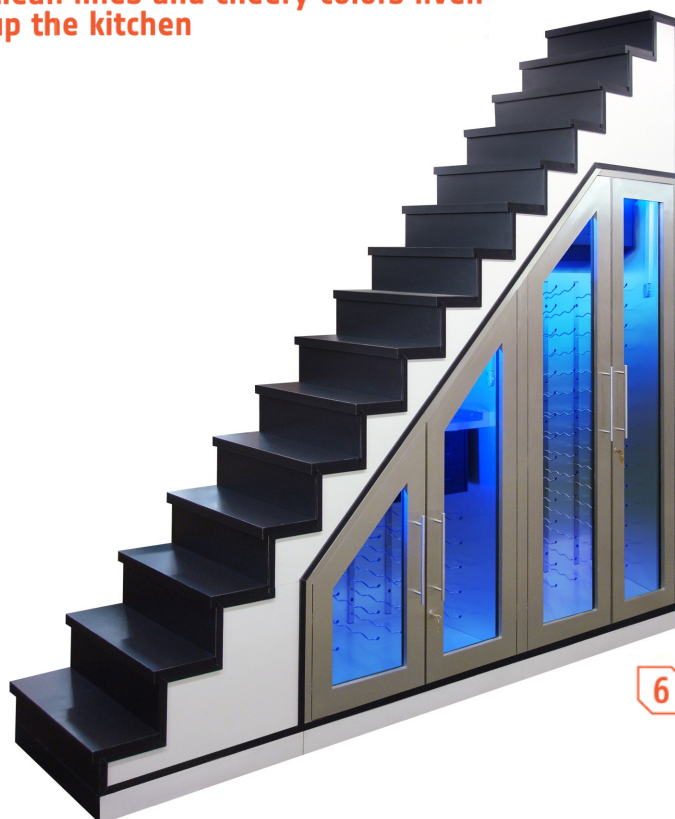

graphic appeal

Clean lines and cheery colors liven up the kitchen

1. Riverside Drive Diamond marble mosaic by Artistic Tile. artistic-tile.com **circle 777**

2. Forma Herma modular PVC floor tiles in matte finish glass by Valucuter. valucuter.it **circle 778**

3. Circo 36-inch electric range in glass red by Verona Appliances. veronappliances.com **circle 779**

4. Full-cabentry vanity in Spanish oak and island with rovia-embossed lacquered doors and dimm-steel worktop by Valore by Pullman. pullman.com **circle 780**

5. UPR 503 under counter compact refrigerator in stainless steel with glass shelves and telescopic rails by Liebherr Appliances. liebherr-appliances.com **circle 781**

6. Modular under-stairs wine cabinet in brushed stainless steel and glass by Vinotemp. vinotemp.com **circle 782**

7. Fire Clay farm sink in black with durable glass finish by Lenora. lenora.com **circle 783**

8. 40" LED retractable moon hood in stainless steel with dimmable LED light by Gaggenau. gaggenau.com **circle 784**

9. John French's Tensored Laminates Color Update cabinet fronts in Nordic Spruce, Flax, Coffee Bean, and Graphite by Wood-Master Fine Custom Cabinetry. wood-master.com **circle 785**

10. Welcome Home high-pressure laminate in Arctic Snow by Adorata. adorata.com **circle 786**

KITCHEN/bath

graphic appeal
Clean lines and cheery colors liven up the kitchen