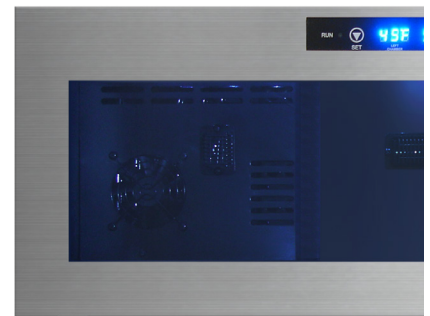

#### Features:

- Easily toggle between Celsius and Fahrenheit temperature displays. A lock feature for temperature controls and settings can also be set
- This unit is equipped with a blue led display light that will create an impressive exhibit of your finest wines being served
- The dual-zoned feature of this unit allows you to store two separate styles of wine at their optimal temperatures
- The black metal body of this unit is enhanced by the stainless steel face with wide glass panel display window
- This unit is freestanding and can be installed on a flat tabletop or mounted onto a sturdy vertical surface
- The II Romanzo 6-Bottle Dual-Zone Wine Cooler is perfect for displaying your best bottles
- This unit is controlled by a state-of-the-art touch screen panel

#### Bottle capacity: 6

Display & Control Panel

Side Angle View of Unit

Close-Up Interior View