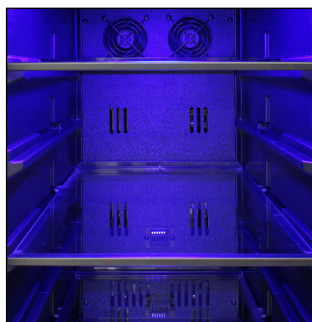

EL-BWC101-01

EL-BWC101-01 WINE AND BEVERAGE COOLER

Vinotemp's new, 30-inch wide wine and beverage cooler model EL-BWC101-01 is perfect for those who love to entertain and provide cold drinks. With two independent temperature zones, this unit can hold up to 33 standard (750 mL) wine bottles in the right compartment and 101 12 oz. cans on the left. The beverage compartment has flat, adjustable glass shelving which allows for storing and/or stacking your favorite canned beverages. The wine compartment employs Ouzo™ flat shelving with a black lip that have grooves to hold the bottles in place. A black cabinet with two seamless stainless steel doors with dual-pane glass makes this unit an attractive addition to any kitchen or bar. Equipped with front exhaust compressor cooling technology, the sleek EL-BWC101-01 wine & beverage cooler is designed to be built into existing cabinetry or to be used as a stand-alone unit. Modern soft blue interior LED lighting showcases your wine making it easy to read and select each bottle. A built-in lock and key provides extra security from unwanted tampering. A temperature control panel with digital display is conveniently located at the top of each compartment making it simple to adjust the temperature for each zone. The Vinotemp EL-BWC101-01 wine and beverage cooler is constructed to be larger in width to fit a 30 inch wide appliance. The dual nature of this refrigerator provides versatility in the handling of your love for both glass and canned drinks.

Control Panel

Shelves

Empty Glass Shelves