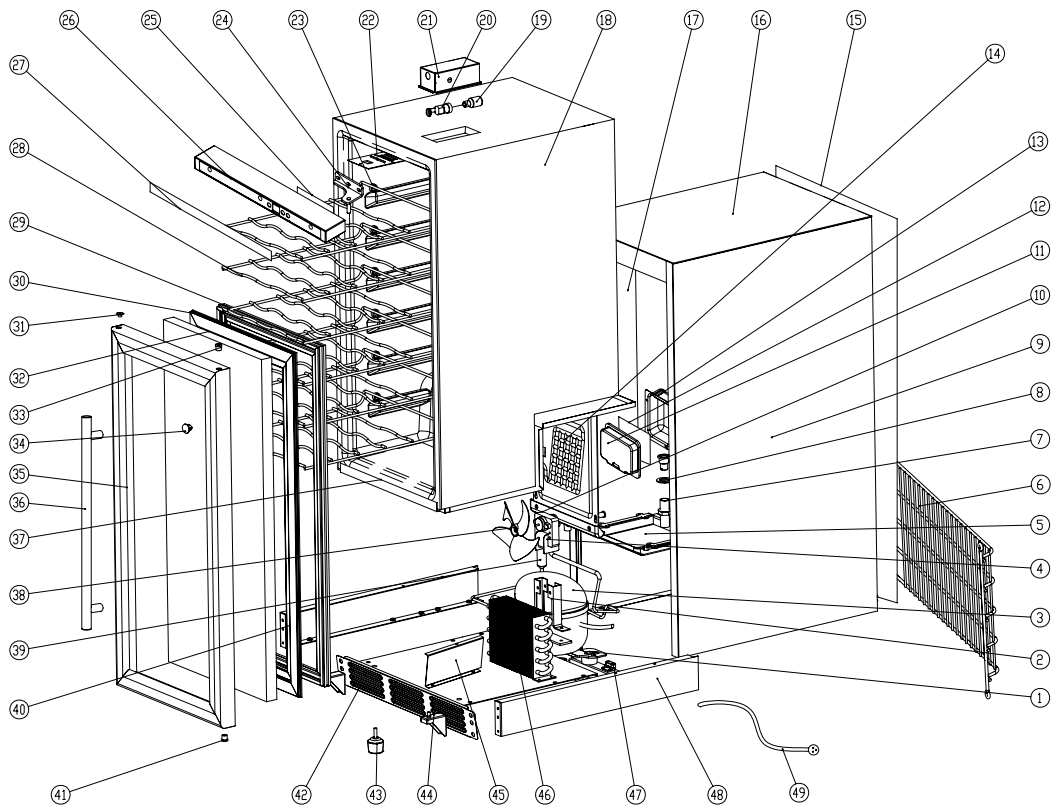

VT32 Explode Drawing

VT32 PARTS LIST

	NAME		NAME
1	Gasket	26	Temperature display board cover
2	Supporter of fan motor	27	PVC sticker
3	Compressor	28	Rack
4	Fan motor	29	Door gasket
5	Drip pan	30	Plastic door frame
6	Back retairy cover	31	Door hinge cover
7	Pipe of seeper	32	Glass
8	Seal gasket	33	Up door hinge jacket
9	Right side panel	34	Door Stopple
10	Drip tray	35	Aluminum door frame
11	Junction box	36	Door handle
12	Main control board	37	Motherboard
13	Back cover box	38	Blade
14	Evaporator	39	Filter
15	Back panel	40	Block1
16	Top panel	41	Down door jacket
17	Left side board	42	Grill
18	Inner liner	43	Feet
19	Lamp	44	Down door hinge
20	Lamp holder	45	Separater
21	Lamp box	46	Condenser
22	Lamp cover board	47	Wire clip
23	Rack blocker	48	Block2
24	Up door hinge	49	Power Cord
25	Temperature display board		